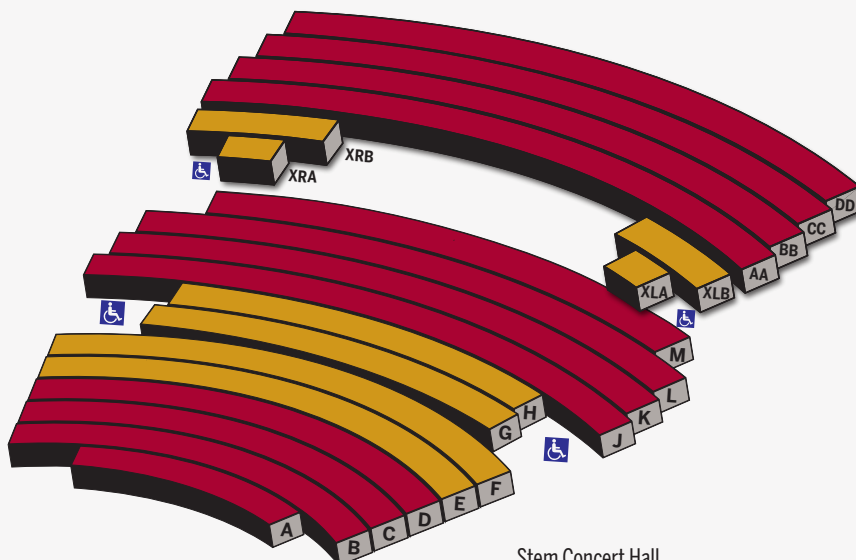

8 SERIES 8-PACK *Save up to 30% off single[†] ticket prices*

Total subscription price for all 8 Ogle Center Presents shows*:

- Premium Seating: $208
- General Orchestra Seating: $184

*Series package does not include special À la Carte Add-On shows (Ryan & Ryan, Gospel According to Mark, Holiday Pops, and Melissa Combs).

6 SERIES LITE 6-PACK *Save up to 24% off single[†] ticket prices*

Total subscription price for 6 shows*:

- General Orchestra Seating: $150

*Series package does not include special À la Carte Add-On shows (Ryan & Ryan, Gospel According to Mark, Holiday Pops, and Melissa Combs).

4 PICK 4 *Create your own mini-package Save up to 15% off single[†] ticket prices*

Total subscription price for your choice of 4 shows*:

- General Orchestra Seating: $112

*Series package does not include special À la Carte Add-On shows (Ryan & Ryan, Gospel According to Mark, Holiday Pops, and Melissa Combs).

[†] Single ticket price: $29 in advance, $33 at the door. Student single tickets $10 at all times.

Non-subscriber single tickets go on sale September 1, 2016.

**RENEW YOUR SUBSCRIPTION BY
JULY 29 TO KEEP YOUR SAME SEATS**

2 Special Needs Requests

☐ Please contact me to discuss special seating needs/accessibility

3 Sit With Friends

SIT WITH FRIENDS

If you'd like to sit with friends who are also subscribers to *The Ogle Center Presents* series, please list their names here and we will do our best to accommodate your request.

4 Seating Location

CHANGE/UPGRADE SEATING LOCATION

FOR CURRENT/RENEWING SUBSCRIBERS — If you would like to change your current seating location, please list the approximate location you'd like to sit. Please indicate the preferred row, and whether you'd like to sit more toward the center or more toward one of the side aisles.